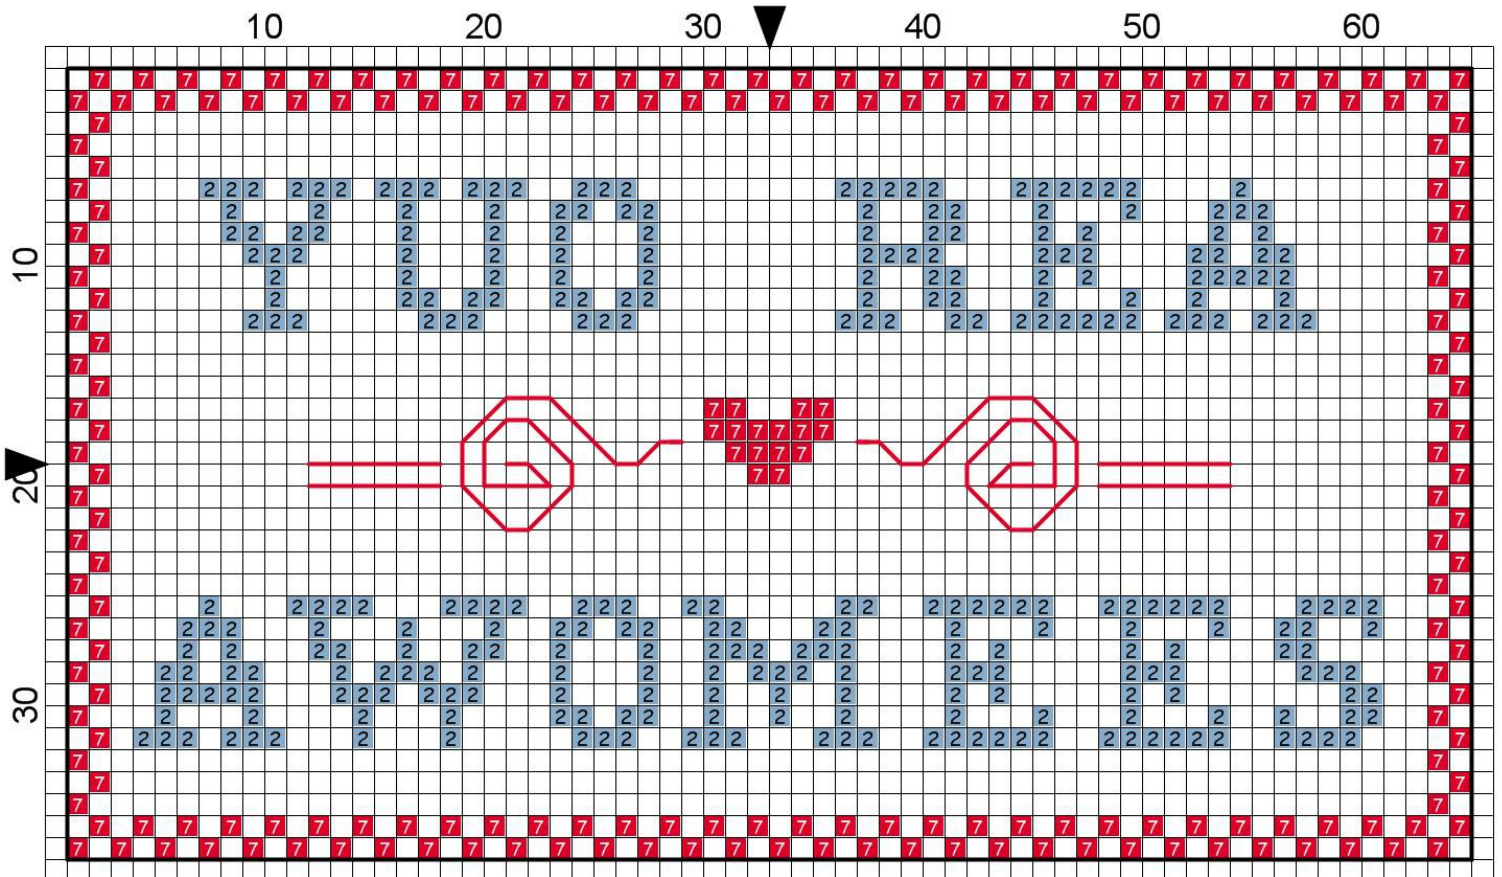

wonderstrange

Make it Weird

©2014, wonderstrange.com, all rights reserved

Legend:

- DMC-809 delft blue
- DMC-666 christmas red - br

Backstitches:

- DMC-310 black
- DMC-666 christmas red - br

Awomees: When you care enough to not care about typos