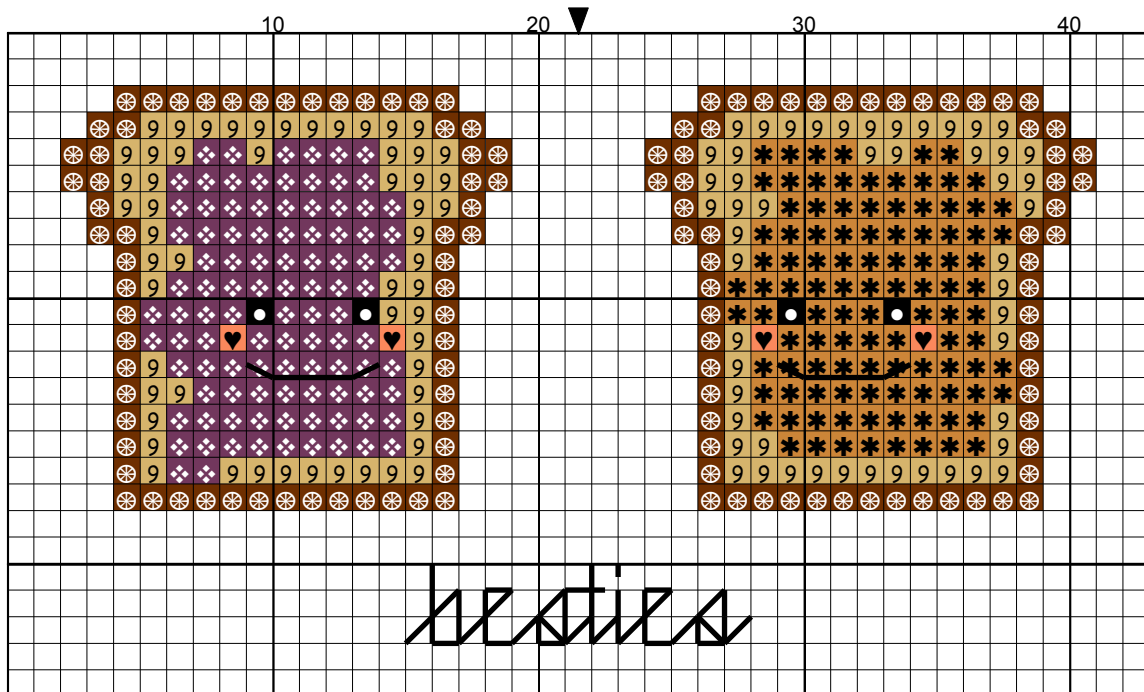

wonderstrange

make it weird

©2014, wonderstrange.com, all rights reserved

Legend:

■	[2]	DMC-310	ANC-403	JPC-8403	black
♥	[2]	DMC-3340	ANC-329	JPC-	apricot - md
9	[2]	DMC-422	ANC-368	JPC-	hazel nut brown - lt
⊗	[2]	DMC-300	ANC-352	JPC-5356	mahogany - vy dk
*	[2]	DMC-976	ANC-1001	JPC-2308	golden brown - md
⊗	[2]	DMC-3834	ANC-100	JPC-	grape - dk

Backstitch Lines:
 — DMC-310black

Best Friends Forever Series: PB&J