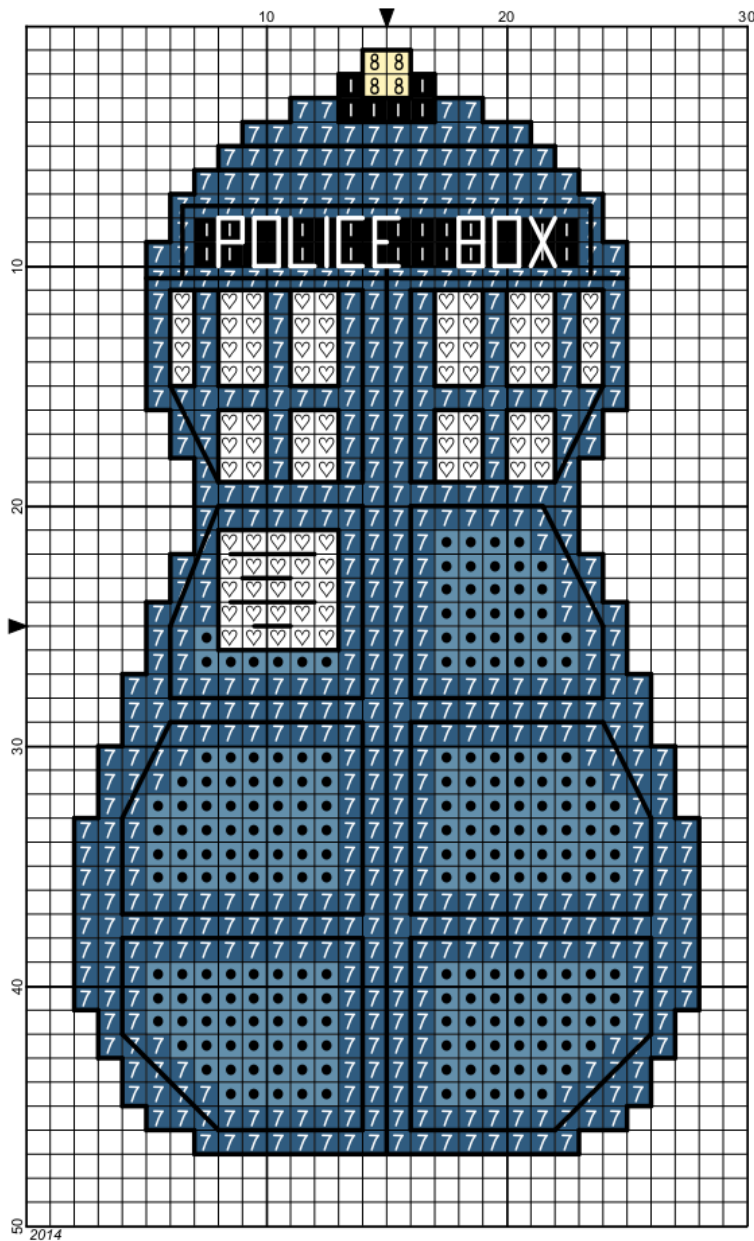

wonderstrange

make it weird

©2014, wonderstrange.com, all rights reserved

Author: Sarah Trumpp/wonderstrumppet
 Copyright: 2014
 Website: wonderstrumppet.etsy.com
 Grid Size: 30W x 50H
 Design Area: 1.86" x 3.29" (26 x 46 stitches)

Legend:

■	[2]	DMC-310	ANC-403	JPC-8403	black
□	[2]	DMC-White	ANC-1	JPC-1001	white
■	[2]	DMC-312	ANC-979	JPC-	navy blue - lt
■	[2]	DMC-334	ANC-977	JPC-	baby blue - md
■	[2]	DMC-745	ANC-300	JPC-	yellow - lt pl

Backstitch Lines:

—	DMC-310	black	DMC-White	white
---	---------	-------	-----------	-------

TARDIS Matryoshka

Designed by Sarah Trumpp, May 2014
 For personal, non-commercial use only