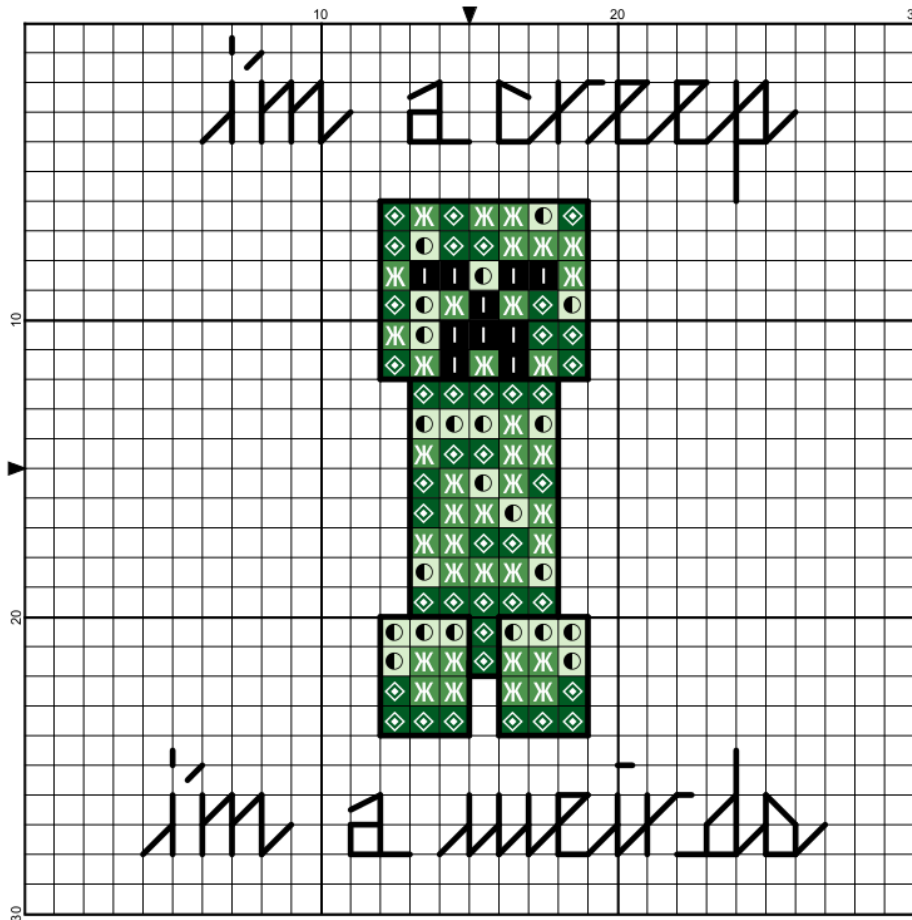

# wonderstrange

make it weird

©2014, wonderstrange.com, all rights reserved

**Grid Size:** 30W x 30H  
**Design Area:** 1.64" x 2.00" (23 x 28 stitches)

**Legend:**

	[2]	DMC-310	ANC-403	JPC-8403	black	(10 stitches)
	[2]	DMC-699	ANC-923	JPC-6228	christmas green	(39 stitches)
	[2]	DMC-367	ANC-217	JPC-6018	pistachio green - dk	(37 stitches)
	[2]	DMC-369	ANC-213	JPC-6015	pistachio green - vy lt	(22 stitches)

**Backstitch Lines:**

 DMC-310 black (13.73 inches)

## Creepers Love Radiohead

Designed by Sarah Trumpp, June 2014  
 For personal, non-commercial use only