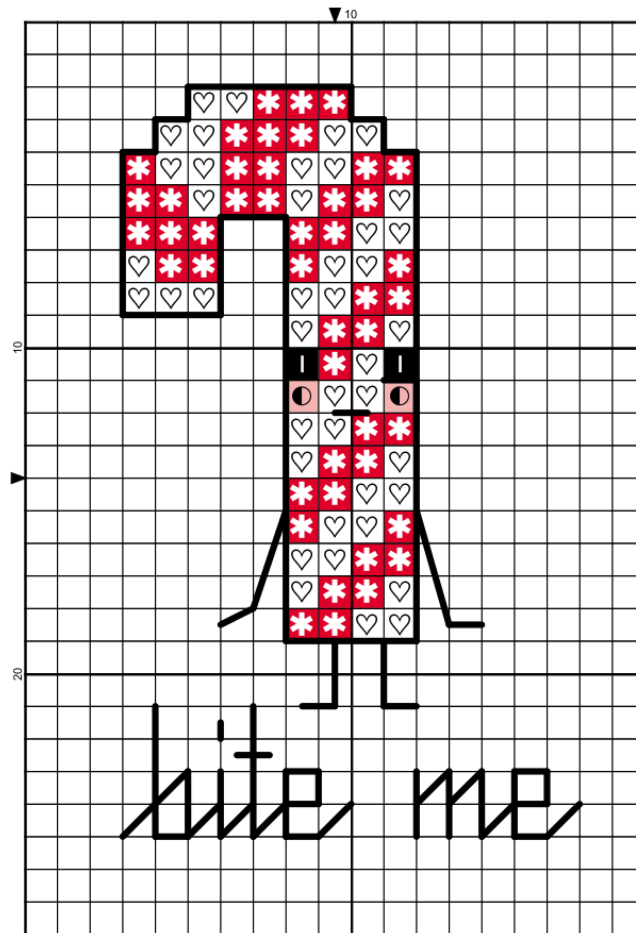

wonderstrange

make it weird

©2014, wonderstrange.com, all rights reserved

Legend:

	[2]	DMC-310	ANC-403	JPC-8403	black	(2 stitches)
	[2]	DMC-White	ANC-1	JPC-1001	white	(42 stitches)
	[2]	DMC-666	ANC-46	JPC-3046	christmas red - br	(45 stitches)
	[2]	DMC-761	ANC-24	JPC-3068	salmon - lt	(2 stitches)

Backstitch Lines:

DMC-310 black (8.79 inches)

Unsweetened Sweets: Candy Cane

Designed by Sarah Trumpp, November 2014
For personal, non-commercial use only