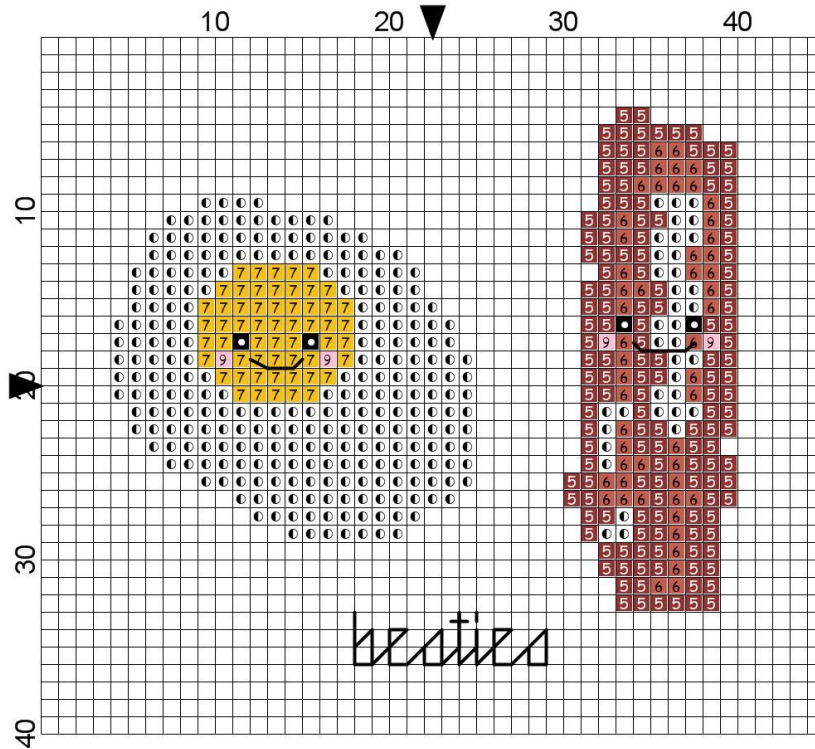

## A free cross stitch pattern Bacon and Eggs Best Friends Forever

Grid Size: 45W x 40H  
Design Area: 2.57" x 2.29" (36 x 32 stitches)

**Legend: Stitches**

- DMC Cotton 310 black
- ◉ DMC Cotton White white
- 5 DMC Cotton 3777 terra cotta - vy dk
- 6 DMC Cotton 3830 terra cotta
- 7 DMC Cotton 972 canary - dp
- 9 DMC Cotton 3689 mauve - lt

**Legend: BackStitch Lines**

- DMC Cotton 310 black